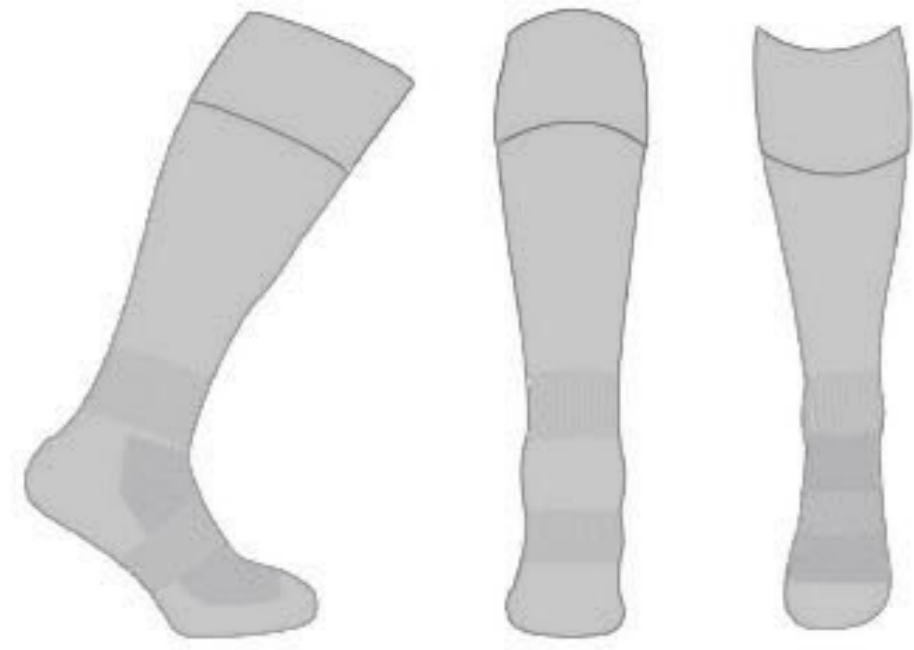

CUSTOM SOCK OPTIONS

COLOUR OPTIONS

STC 1.

STC 2.

STC 3.

STC 4.

STC 5.

STC 6.

STC 7.

STC 8.

STC 9.

STC 10.

STC 11.

STC 12.

STC 13.

STC 14.

STC 15.

SILVER	SCHOOL GREY	B-SKY	SKY	T-BLUE
DARK BOTTLE	BOTTLE	EMERALD	JADE	TANG
P-PURPLE	PURPLE	RED	TORRO RED	WINE
FLO YELLOW	P - PINK	FLO LIME	SUGAR PINK	CYAN
REGAL	ROYAL	NAVY - 4	NAVY	DARK GREY
W-GOLD	MOTHERWELL	AMBER	N-YELLOW	YELLOW
MAROON	DARK MAROON	BROWN	BLACK	WHITE
NEON PINK	FLO PINK	EV-PINK	FLO TANG	MAGENTA